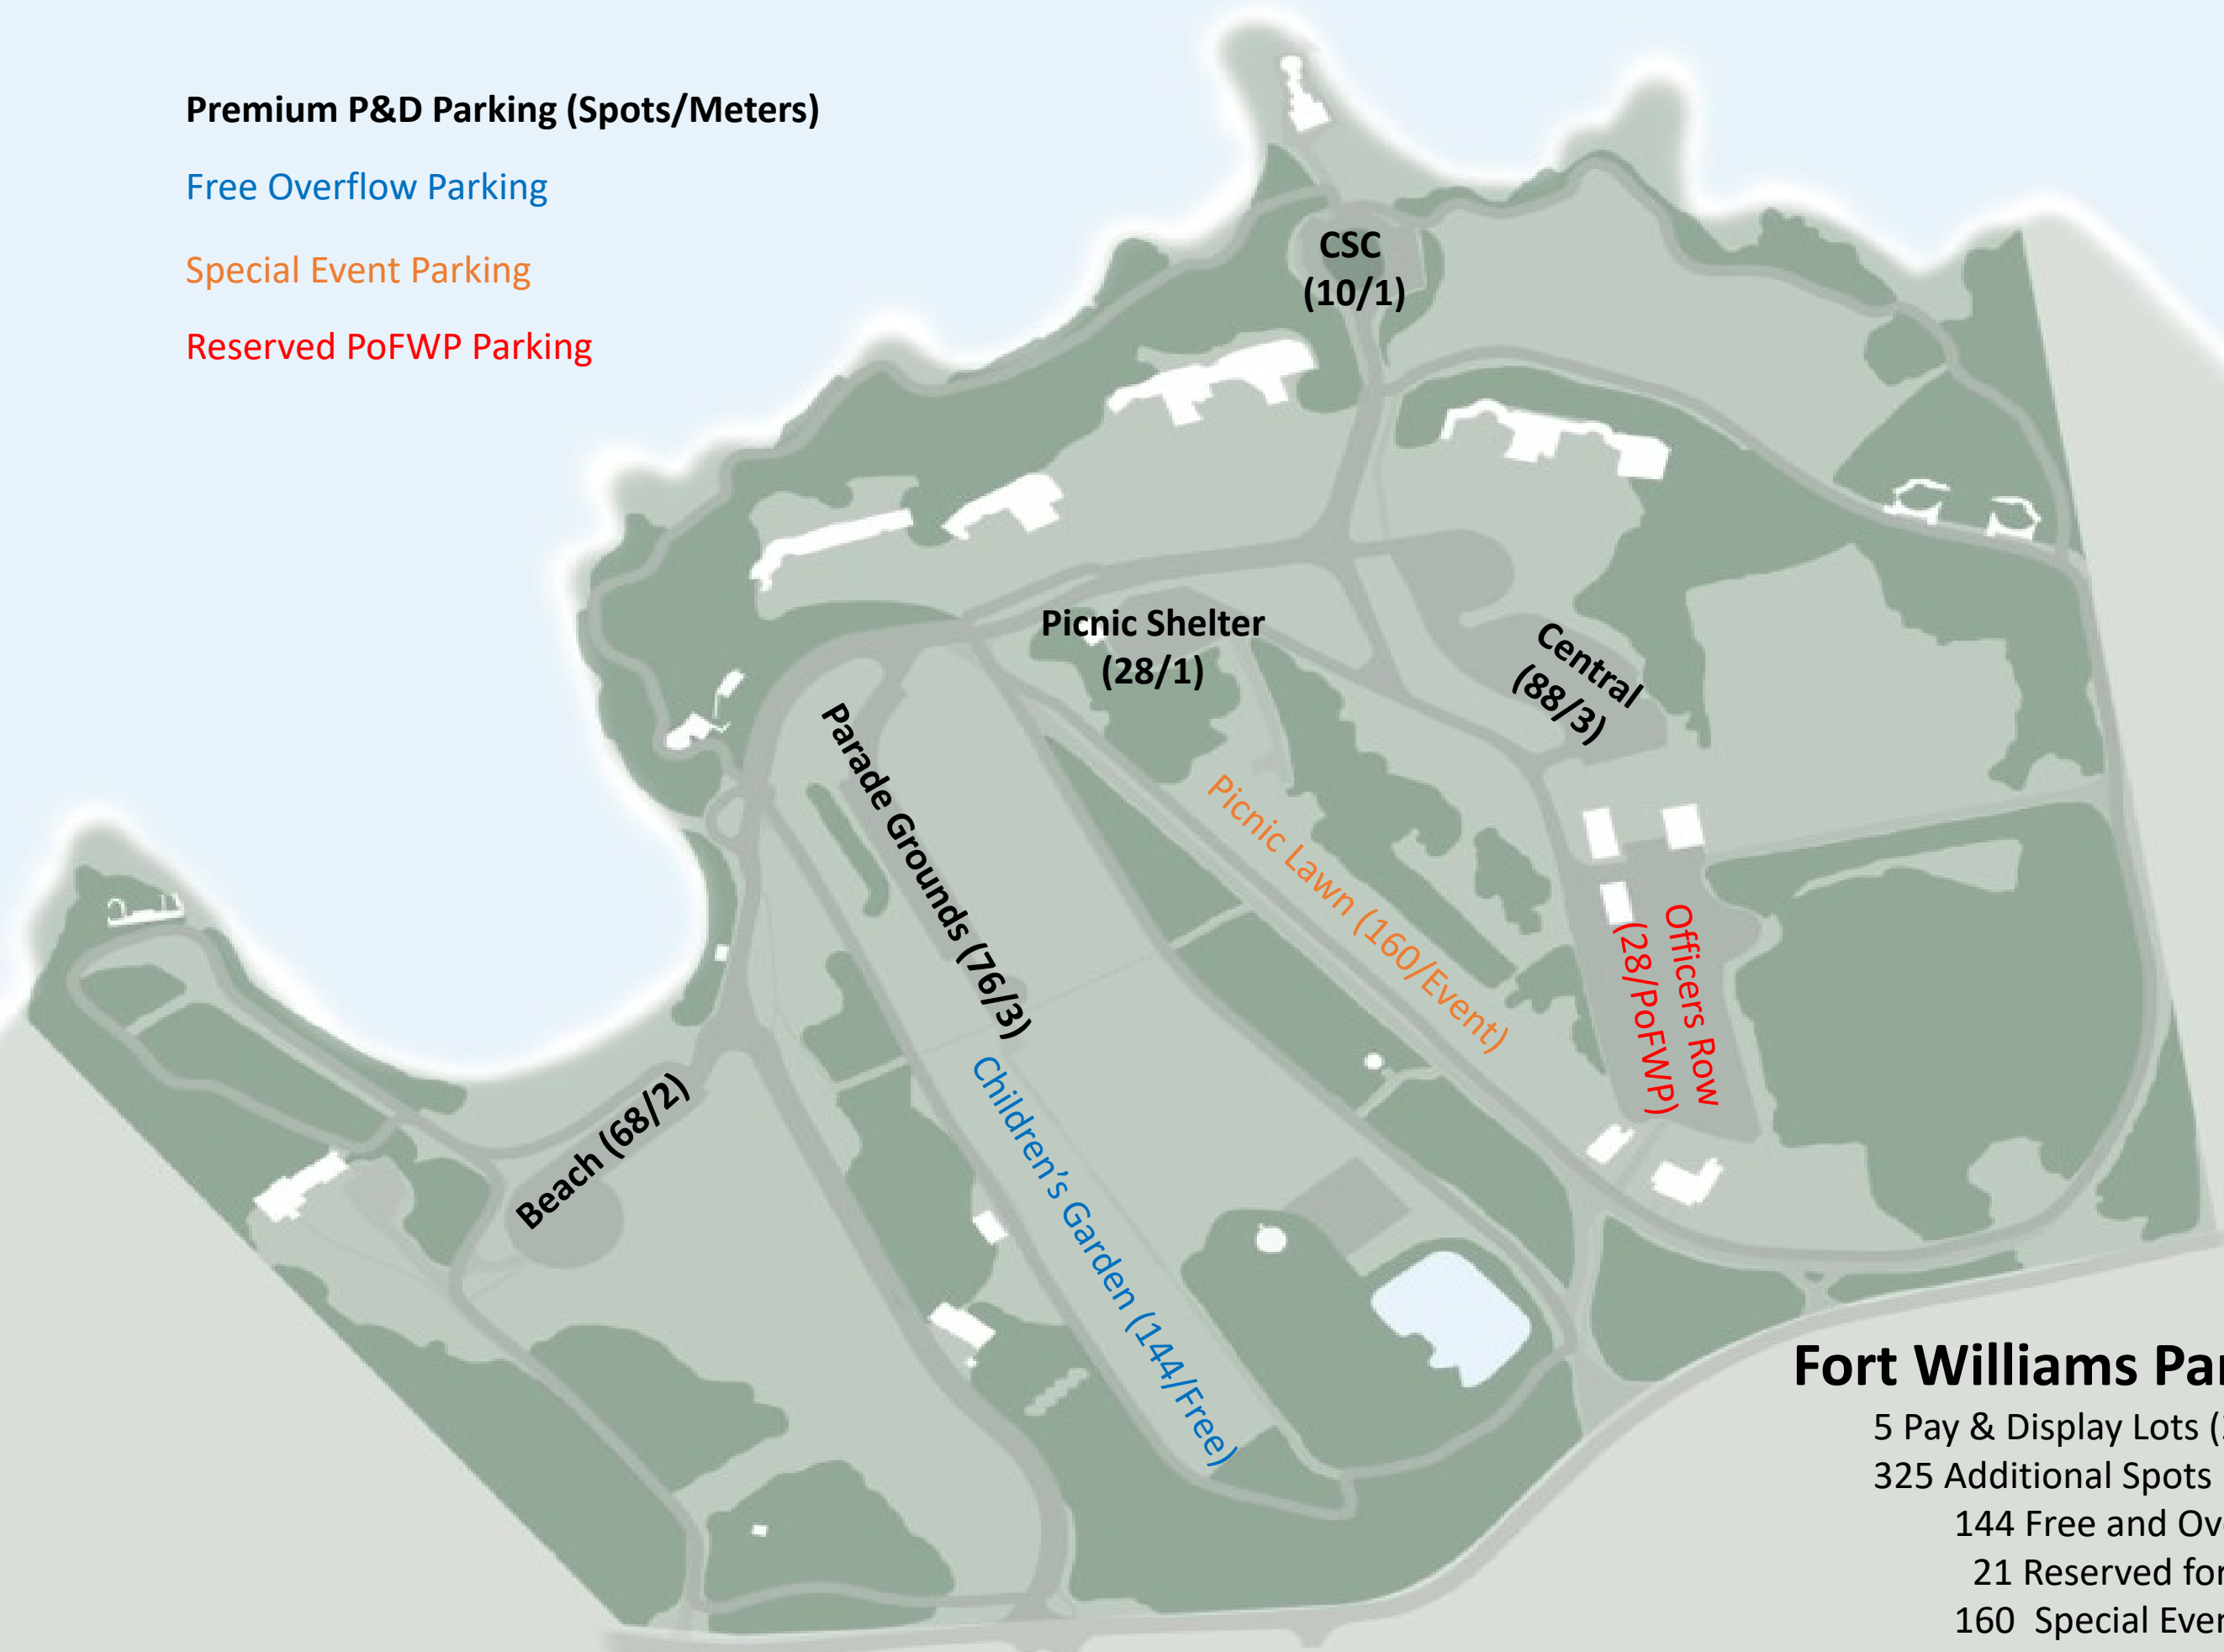

Premium P&D Parking (Spots/Meters)

Free Overflow Parking

Special Event Parking

Reserved PoFWP Parking

Fort Williams Park Parking Map

- 5 Pay & Display Lots (270 spots & 10 Meters)
- 325 Additional Spots
 - 144 Free and Overflow
 - 21 Reserved for Patrons of FWP
 - 160 Special Events Only